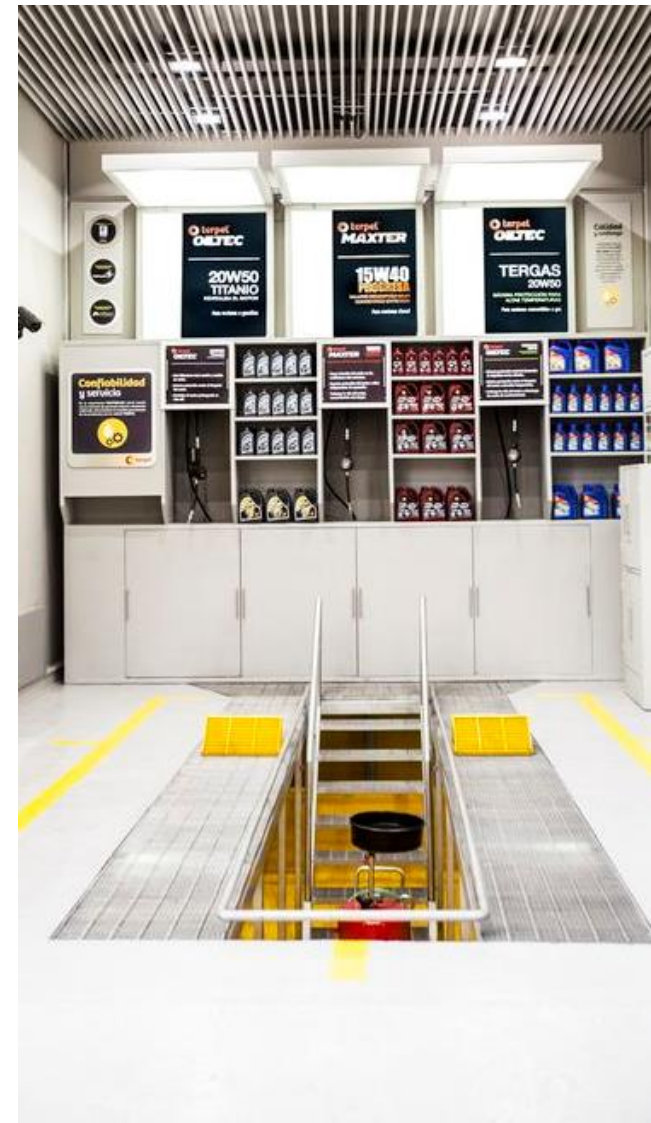

DESIGN FOR GRAND EXPRESS CAR WASH INTERIOR FITOUT WORKS

Grand Express, Jebal Ali

fbi FITOUT
BUREAU
INTERIORS

DESIGN CONCEPT:

MODERN NEUTRAL

It's characterized by simplicity, clean lines, and neutral palette and monochromatic design with all shades of colours an accent creating contrast. It usually combines an open floor plan, lots of light, and functional modern flooring, and it focuses on the shape, color and texture of just a handful of essential elements.

fbi FITOUT
BUREAU
INTERIORS

DESIGN INSPIRATION FOR CARWASH SHOWROOM

Interior Modification Presentation | www.fitoutbureauinteriors.com

DESIGN INSPIRATION FOR CARWASH SHOWROOM

Interior Modification Presentation | www.fitoutbureauinteriors.com

DESIGN INSPIRATION FOR CARWASH SHOWROOM

Interior Modification Presentation | www.fitoutbureauinteriors.com

fbi FITOUT
BUREAU
INTERIORS
Creating Interior Concepts!